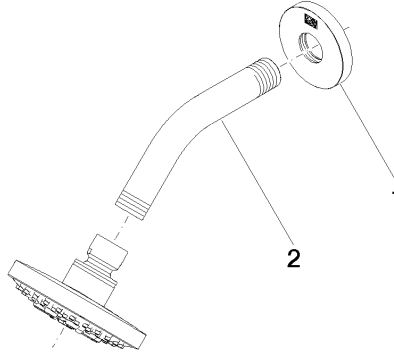

## DORNBACHT YAMOU Shower head - Chrome

---

28 504 831

- 183-210mm projection
- ball-joint pivotable through 30°
- normal flow
- with anti-scale system
- spray head Ø 100mm

Chrome

28 504 831-00 0050

Soft Black

## DORNBACHT YAMOU Shower head - Chrome

---

28 504 831

### Flow rate chart

---

**DORNBACHT YAMOU Shower head - Chrome**

28 504 831

Parts for other finishes can be found here: [Soft Black](#)

**Spare parts list**

No.	Item Number	Name	Quantity used	Delivery time
1	90 27 83 018 00-00	rosette	1	2
2	90 11 03 011 11-00	connection	1	2