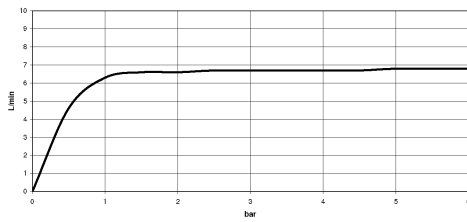

DORNBACHT YAMOU Shower head - Chrome

---

28 504 831

Flow rate chart